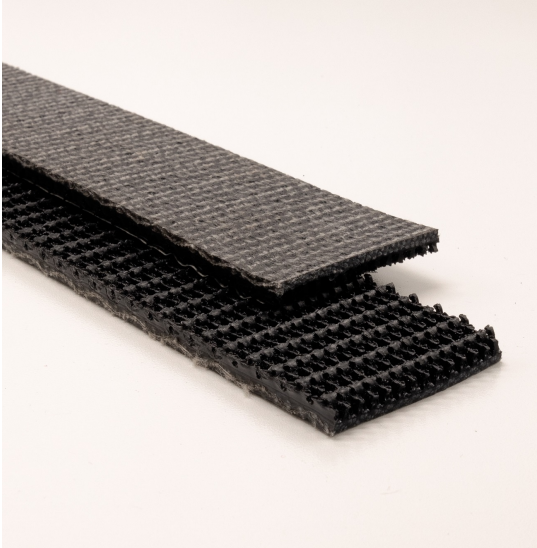

PVC 120# BLACK ROUGHTOP

CODE NUMBER: 4426

TECHNICAL DATA

Color	Black
Compound	PVC
Plies	1
Fabric/Carcass	Polyester
Cover Surface	Roughtop
Bottom Surface	Bare
Working Strength	120#
Overall Gauge	.236"
Weight PIW	.077"
Minimum Pulley	3"
Temp Range ° F	0 - 180° F
FDA/USDA	No
Anti-Static	No
Recommended Splice	UX1 Clipper, #7 Alligator, RS125 Staple
Maximum Width	72"

Feature/Benefits:

Medium-duty PVC roughtop cover with a non-skid surface meant for conveying packages, boxes, and cases in both incline and decline applications.

PLANT 1: 21611 W SR 51 Genoa, OH 43430
PLANT 2: 504 E. Front St. Pemberville, OH 43450
SALES & SUPPORT: (419) 287-7092
FAX: (419) 691-7688
SALES & SUPPORT EMAIL: info@nbeltingss.com