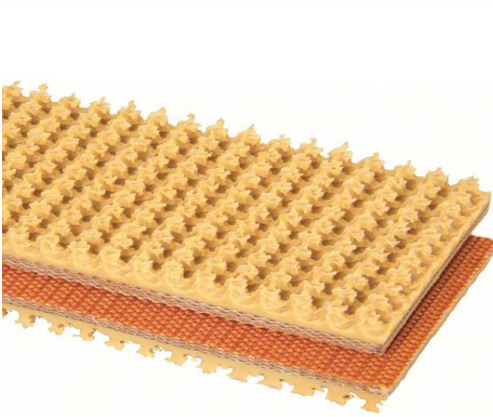

3ply Tan Natural Rubber RT

CODE NUMBER: 4514

TECHNICAL DATA

Color	Tan
Compound	SBR
Plies	3
Fabric/Carcass	Polyester
Cover Surface	Roughtop
Bottom Surface	Bare
Working Strength	150#
Overall Gauge	.285"
Weight PIW	.12
Minimum Pulley	3"
Temp Range ° F	0 - 250° F
FDA/USDA	No
Anti-Static	No
Recommended Splice	UX1 Clipper, #7 Alligator, RS125 Staple
Maximum Width	72"

Feature/Benefits:

A Genuine gum rubber rough top provides abrasion resistance and a non marking surface for steep inclines

PLANT 1: 21611 W SR 51 Genoa, OH 43430
PLANT 2: 504 E. Front St. Pemberville, OH 43450
SALES & SUPPORT: (419) 287-7092
FAX: (419) 691-7688
SALES & SUPPORT EMAIL: info@nbeltingss.com