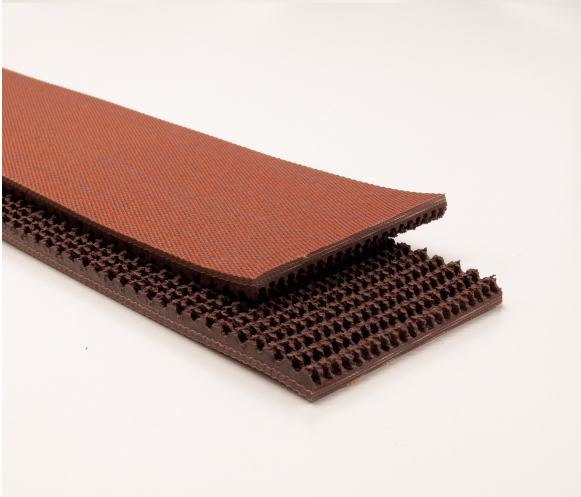

# 3 PLY BROWN NITRILE ROUGHTOP

CODE NUMBER: 4607

## TECHNICAL DATA

Color	Brown
Compound	Nitrile
Plies	3
Fabric/Carcass	Polyester
Cover Surface	Roughtop
Bottom Surface	Bare
Working Strength	225#
Overall Gauge	.334"
Weight PIW	.126"
Minimum Pulley	3"
Temp Range ° F	0 - 250° F
FDA/USDA	No
Anti-Static	No
Recommended Splice	UX1 Clipper, #7 Alligator, RS125 Staple
Maximum Width	72"

### Feature/Benefits:

Heavy duty Nitrile rough top with high grip, found primarily in paper and box plants

PLANT 1: 21611 W SR 51 Genoa, OH 43430  
PLANT 2: 504 E. Front St. Pemberville, OH 43450  
SALES & SUPPORT: (419) 287-7092  
FAX: (419) 691-7688  
SALES & SUPPORT EMAIL: [info@nbeltingss.com](mailto:info@nbeltingss.com)