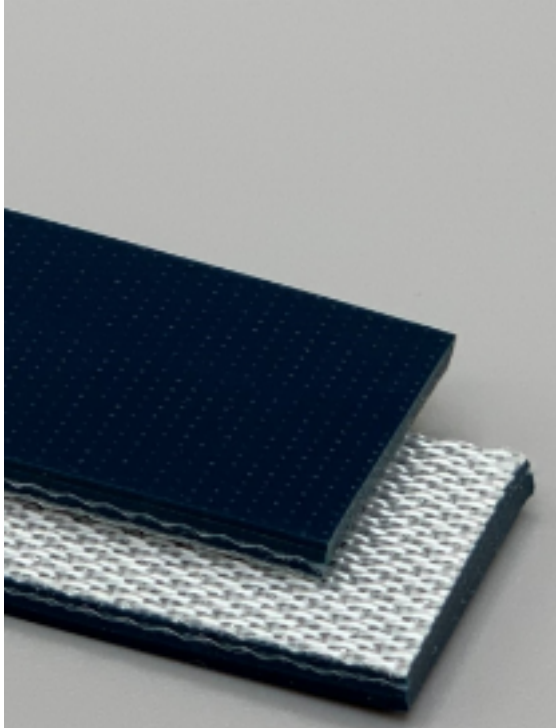

2 PLY 100# EM GREEN PVC HEAVY COVER x BARE AS

CODE NUMBER: 9968

TECHNICAL DATA

Color	Dark Green/Gray
Compound	PVC
Plies	2
Fabric/Carcass	Polyester Fabric
Cover Surface	Glossy
Bottom Surface	Impregnated Polyester
Working Strength	100#
Overall Gauge	.132"
Weight PIW	.84
Minimum Pulley	1.575"
Temp Range ° F	14° - 158° F
FDA/USDA	No
Anti-Static	Yes
Recommended Splice	Endless, UX-1 Clipper, RS125 Staple
Maximum Width	78.75"

Feature/Benefits:

A hard, premium PVC cover with a matte finish to minimize belt marking and reduce glare.

PLANT 1: 21611 W SR 51 Genoa, OH 43430
PLANT 2: 504 E. Front St. Pemberville, OH 43450
SALES & SUPPORT: (419) 287-7092
FAX: (419) 691-7688
SALES & SUPPORT EMAIL: info@nbeltingss.com