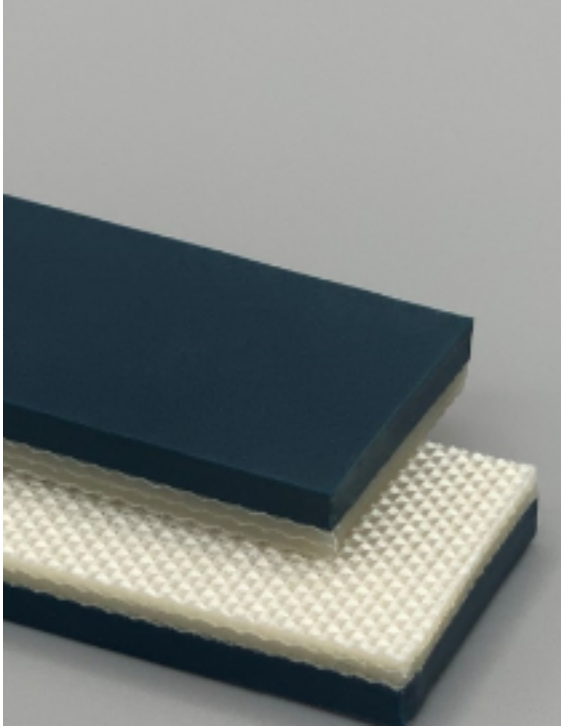

3 PLY 180# EM GREEN PVC HEAVY COVER x BARE AS

CODE NUMBER: 9969

TECHNICAL DATA

Color	Dark Green/White
Compound	PVC
Plies	3
Fabric/Carcass	Polyester Fabric
Cover Surface	Matt
Bottom Surface	Impregnated
Working Strength	180#
Overall Gauge	.236"
Weight PIW	1.43
Minimum Pulley	5.906"
Temp Range ° F	14° - 158° F
FDA/USDA	No
Anti-Static	Yes
Recommended Splice	Endless, U4 Clipper, RS125 Recessed Staple
Maximum Width	78.75"

Feature/Benefits:

A hard, premium PVC cover with a matte finish to minimize belt marking and reduce glare.

PLANT 1: 21611 W SR 51 Genoa, OH 43430
PLANT 2: 504 E. Front St. Pemberville, OH 43450
SALES & SUPPORT: (419) 287-7092
FAX: (419) 691-7688
SALES & SUPPORT EMAIL: info@nbeltingss.com