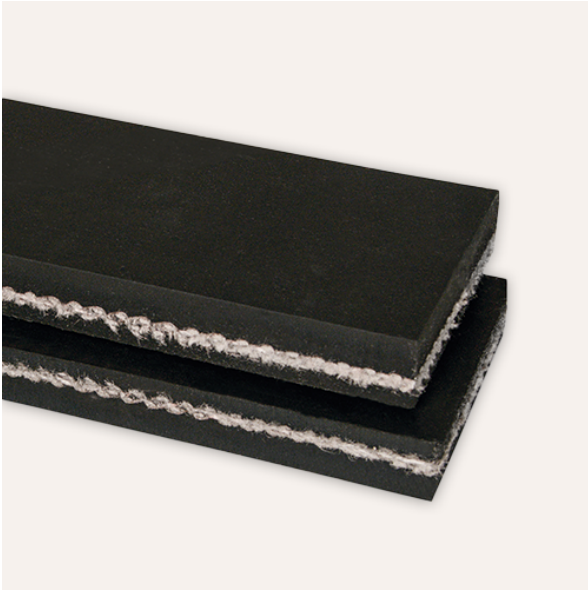

1 PLY 440# 1/4 x 1/8 GR I

CODE NUMBER: 61410G

TECHNICAL DATA

Color	Black
Compound	SBR
Plies	1
Fabric/Carcass	Straight Warp Polyester/Nylon
Cover Surface	Smooth
Bottom Surface	Smooth
Working Strength	440
Overall Gauge	.515"
Weight PIW	16.63 Kg/m ²
Minimum Pulley	20"
Temp Range ° F	-25° - 225° F
FDA/USDA	No
Anti-Static	No
Recommended Splice	190 Solid Plate, 550 Flexco© Bolt, R6 Rivet
Maximum Width	72"

Feature/Benefits:

Low stretch, and high volume carrying capacity. Thick covers protect against tearing, gouging, and high impact. Exceptional life straight warp belt carcass.

PLANT 1: 21611 W SR 51 Genoa, OH 43430
PLANT 2: 504 E. Front St. Pemberville, OH 43450
SALES & SUPPORT: (419) 287-7092
FAX: (419) 691-7688
SALES & SUPPORT EMAIL: info@nbeltingss.com