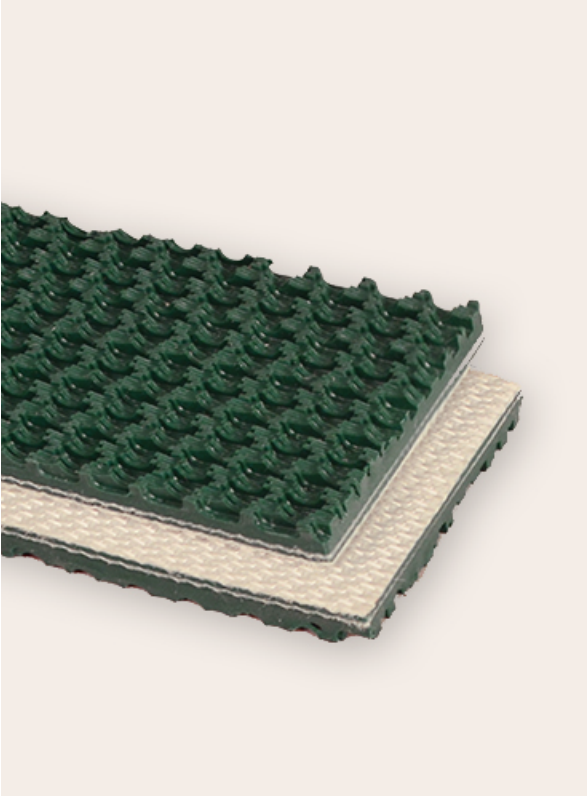

2 PLY 100# EM GREEN PVC ROUGHTOP x BARE

CODE NUMBER: 1713

TECHNICAL DATA

Color	Green
Compound	PVC
Plies	2
Fabric/Carcass	Monofilament
Cover Surface	Roughtop
Bottom Surface	Bare
Working Strength	100#
Overall Gauge	.205"
Weight PIW	.080
Minimum Pulley	2"
Temp Range ° F	-20° - 150° F
FDA/USDA	No
Anti-Static	No
Recommended Splice	U2 Clipper, #7 Alligator, RS125 Staple
Maximum Width	78"

Feature/Benefits:

Soft, PVC top cover with high grip and plied polyester monofilament carcass to wrap small pulley diameters and low stretch features. Used in applications such as parcel and material handling.